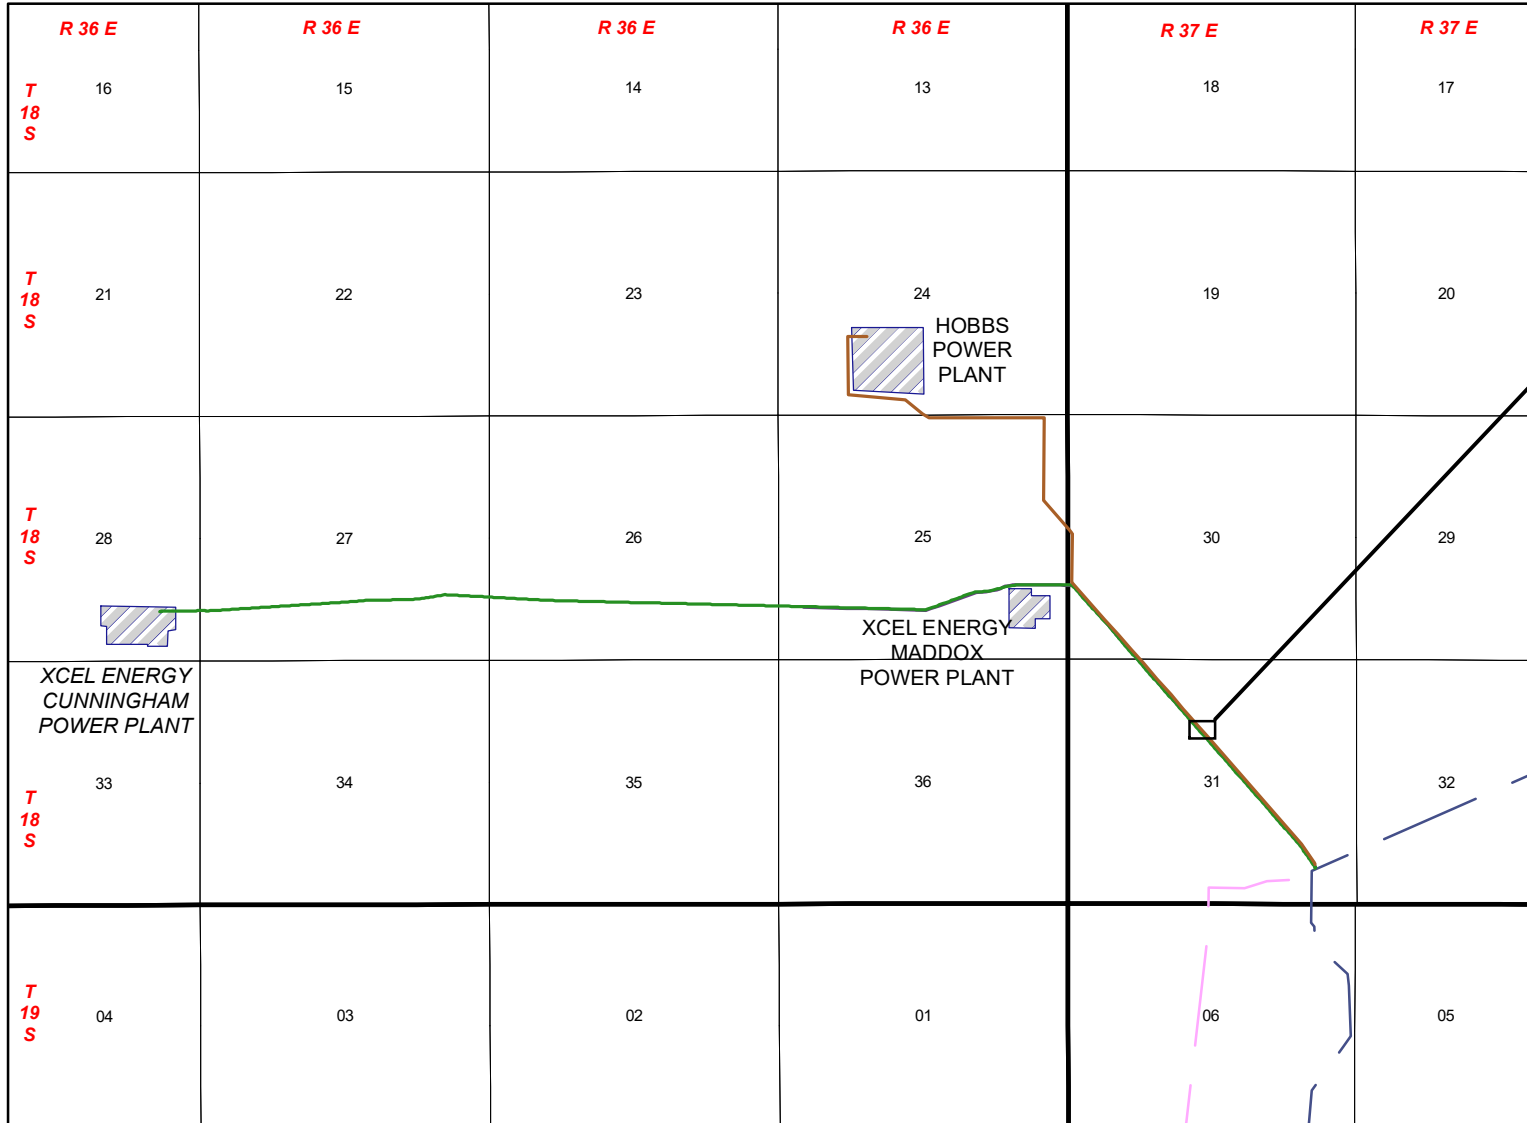

HOBBS SYSTEM

LEA COUNTY, NEW MEXICO

Legend

- BMI Pipeline - 10 inch
- BMI Pipeline - 12 inch
- BMI Pipeline - 16 inch
- Plants
- Northern Natural
- El Paso